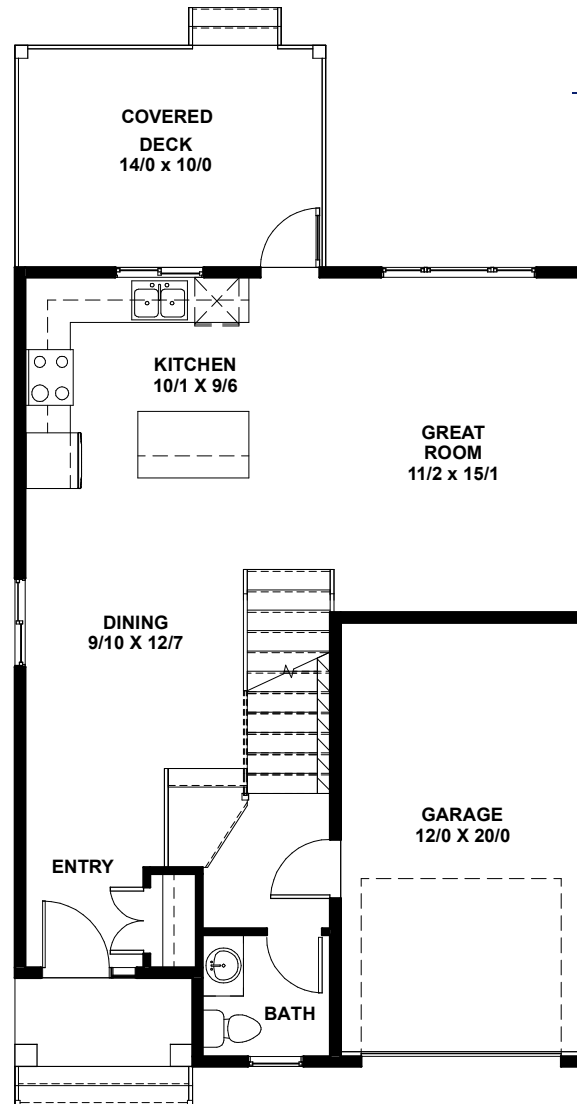

## 1581 SQ FT 2 STOREY IN LAREDO

- 1,581 Sq. Ft. 2 Storey
- 3 Bedrooms/2-1/2 bathrooms
- Future Basement Development
- 12' x 20' attached garage
- 14'x10' Covered Deck
- *Features on reverse*

**Immediate Possession  
For Sale**

## 214 LIVINGSTON CLOSE

SQ FT: 1581    WIDTH: 26'0"    LENGTH: 36'0"

MAIN FLOOR  
677 sq. ft.

UPPER FLOOR  
904 sq. ft.

See Back For  
Details