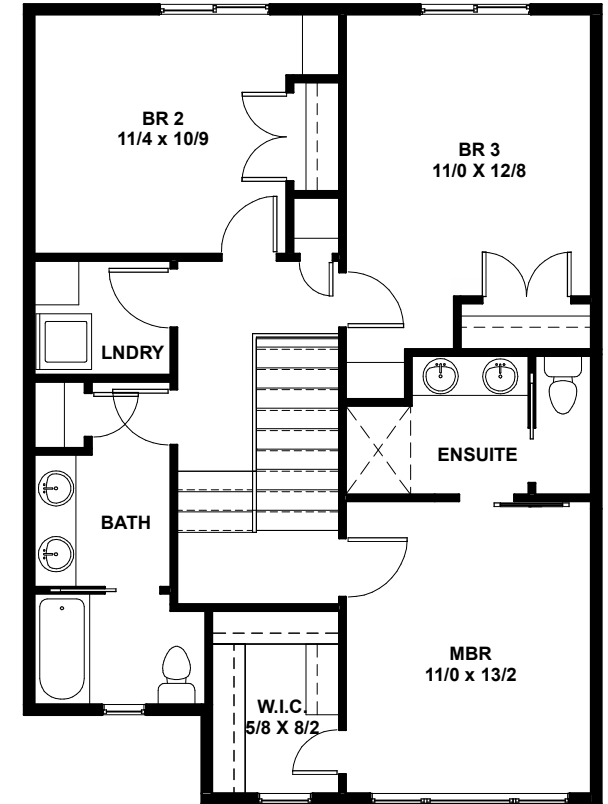

## 1581 SQ FT 2 STOREY IN LAREDO

- 1,581 Sq. Ft. 2 Storey
- 3 Bedrooms/2-1/2 bathrooms
- Future Basement Development
- 12' x 20' attached garage
- 14'x10' Covered Deck
- *Features on reverse*

**Immediate Possession  
For Sale**

## 214 LIVINGSTON CLOSE

SQ FT: 1581    WIDTH: 26'0"    LENGTH: 36'0"

MAIN FLOOR  
677 sq. ft.

UPPER FLOOR  
904 sq. ft.

See Back For  
Details